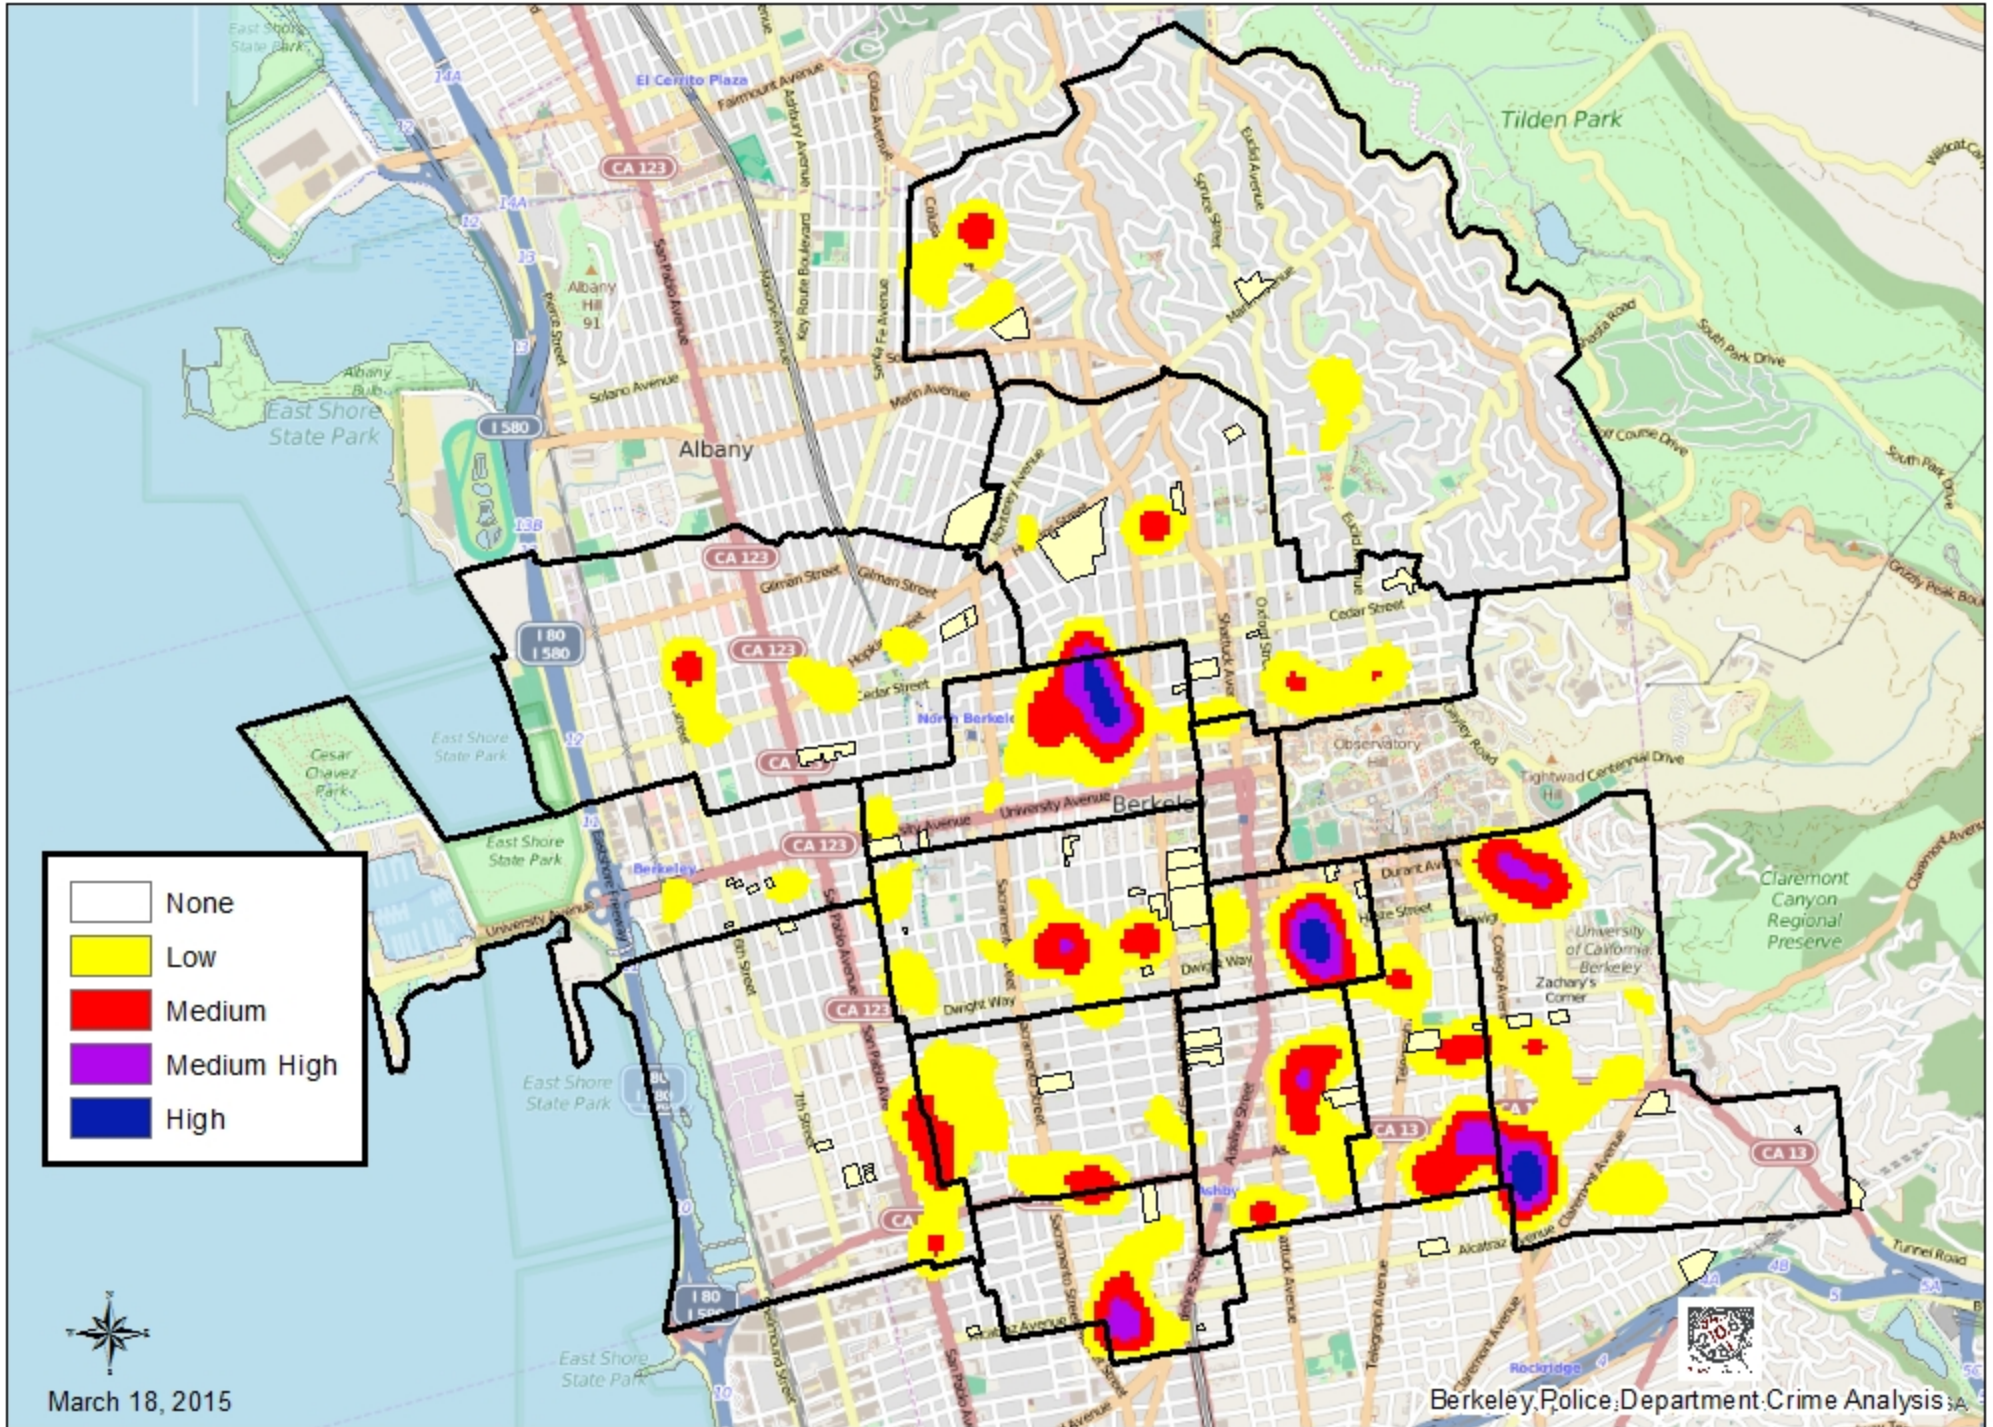

Residential Burglary Density: January - March 15, 2015

March 18, 2015

Berkeley Police Department Crime Analysis